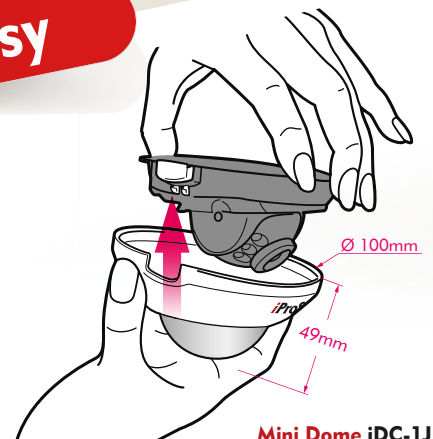

iProSecu

Feel good installation

Easy

Mini Dome iDC-1JED

Features

- 01. Full HD 1080P Real Time
- 02. Digital Wide Dynamic Range
- 03. Shutter Speed Adjustable
- 04. 3D+2D Digital Noise Reduction
- 05. Sense Up Adjustable
- 06. Day & Night Switch Time Control Manfully
- 07. Power over Ethernet
- 08. IR LED Built in 5M Available
- 09. 2-way Audio
- 10. H.264/ M-JPEG Compression
- 11. Micro SD Card Backup (Option)
- 12. Support iPhone / Android / Mac
- 13. SDK for Software Integration
- 14. Free Bundle 36 ch Recording Software